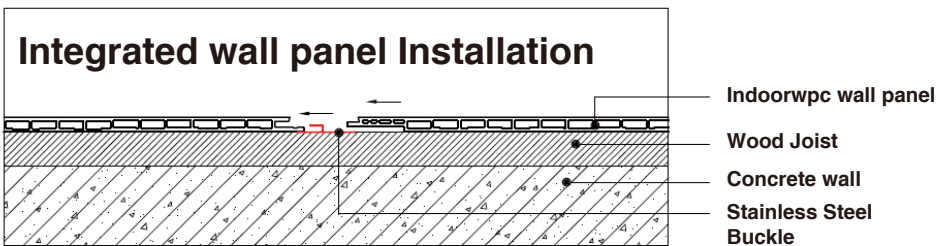

7

Easy installation

Note: Indoorwpc wall panels are available in a variety of styles, but the installation methods are similar. The wall panels are designed with connecting slots. They can be installed with connectors, or they can be nailed directly to the Joist of the wall with a gas nail gun. The installation efficiency is extremely high.

Note: Use iron joist or wood joist to do the wall leveling job, keep as installation foundation. Fix the first piece of great wall panel on the joist, insert the stainless steel buckle B at wall panel's side, then install the next piece of great wall panel.