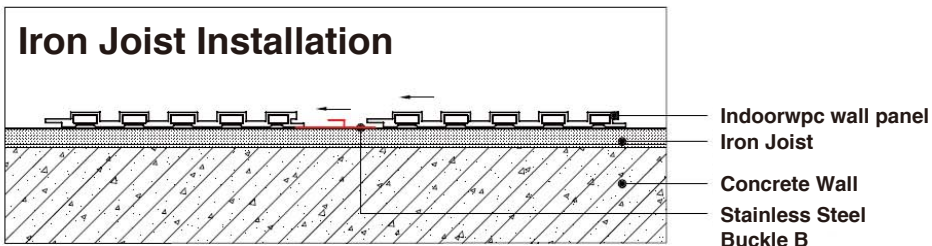

## Easy installation

**Note: Indoorwpc wall panels are available in a variety of styles, but the installation methods are similar. The wall panels are designed with connecting slots. They can be installed with connectors, or they can be nailed directly to the Joist of the wall with a gas nail gun. The installation efficiency is extremely high.**