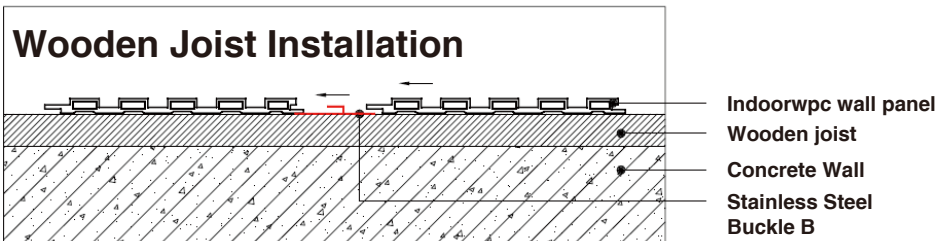

Note: Use iron joist or wood joist to do the wall leveling job, keep as installation foundation. Fix the first piece of great wall panel on the joist, insert the stainless steel buckle B at wall panel's side, then install the next piece of great wall panel.