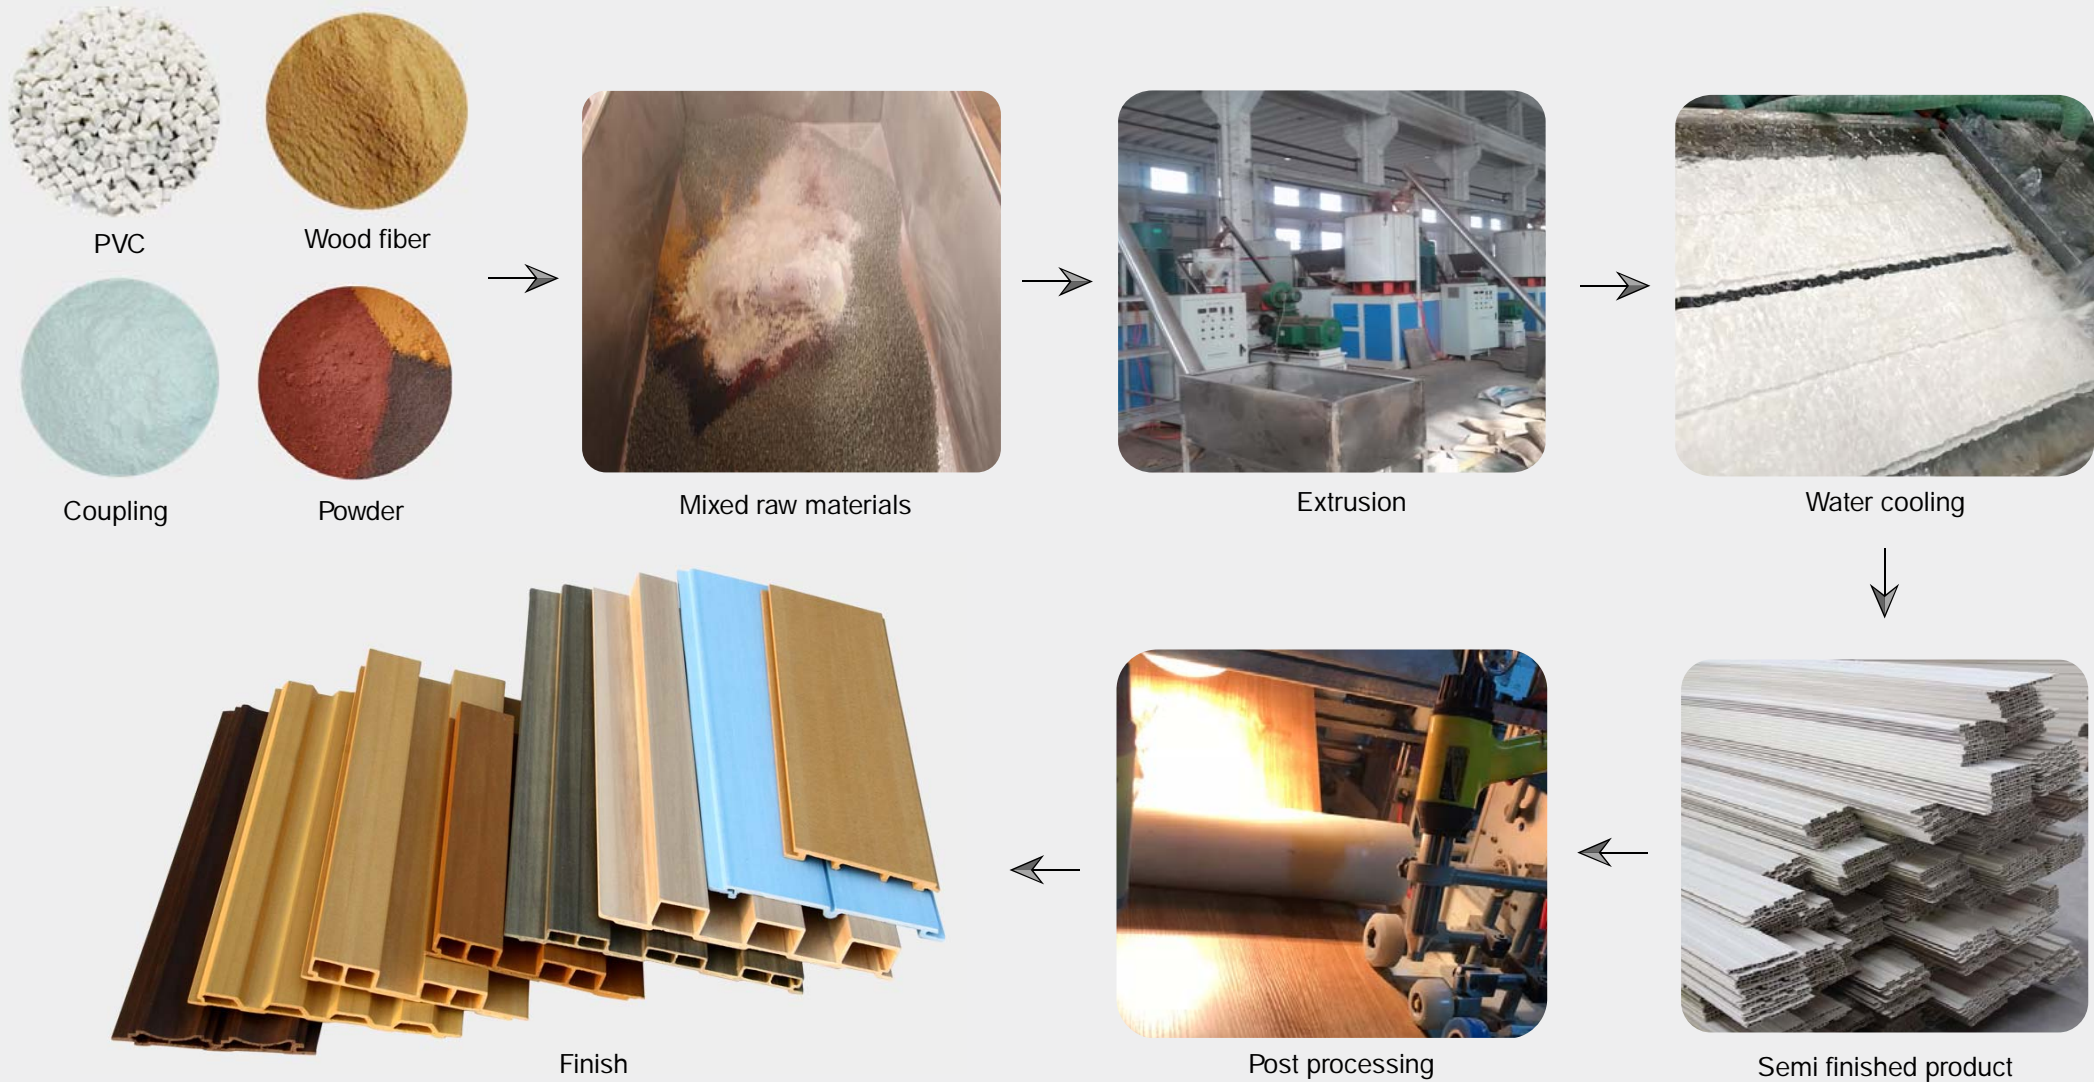

# 4

## Indoorwpc Materials Production Process

WPC are composite material made of wood fiber/wood flour and thermoplastics(includes PE,PP,PVC etc)