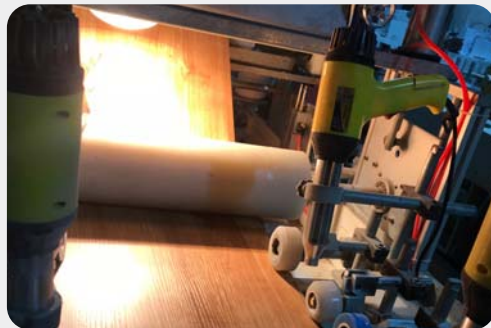

6

COOWIN Indoorwpc Product Workshop